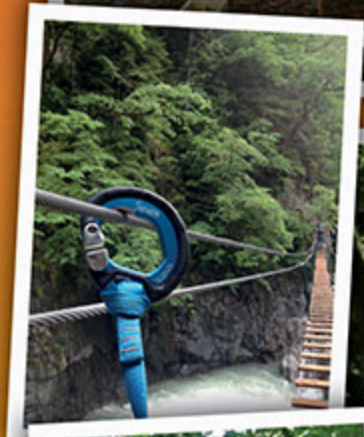

Strength

The Vertical Trek Innovations Quick Trekker Continuous Belay System has connectors rated up to 9-tons,

This means for the first time with a continuous belay system you can have your longest zip lines continuously belayed.

Versatility

The Quick Trekker seamlessly transitions from stairs to tower platforms to aerial elements to zip lines, big and small.

This versatility allows continuous belay throughout your entire adventure park.

One simple system for all of your adventures..

Still Not Convinced?

Vertical Trek Innovations has been on the International scene for over a decade. Over 300 adventure parks and zip line canopy tour courses are currently using our patented system.

Aspects such as being: Cost effective, Safer, Simple, and Strong should make this your number one choice to retrofit your current life-line system.

Our system provides you with peace of mind knowing accidental disconnects are IMPOSSIBLE.

"Everyone was awesome and conducted themselves with the utmost professionalism. They are a great bunch of guys. We enjoyed their visit greatly. They were very helpful and patient with all of our questions and concerns. I will highly recommend your company to anyone looking for a belay system or entire course."

Scott Brown, Manager, Crocodile Crossing, St. Augustine, FL

American Adventure Park Systems

25 Antioch Road • Whitesburg, GA 30185 • 770-834-9149

www.americanadventurepark.com • info@americanadventurepark.com