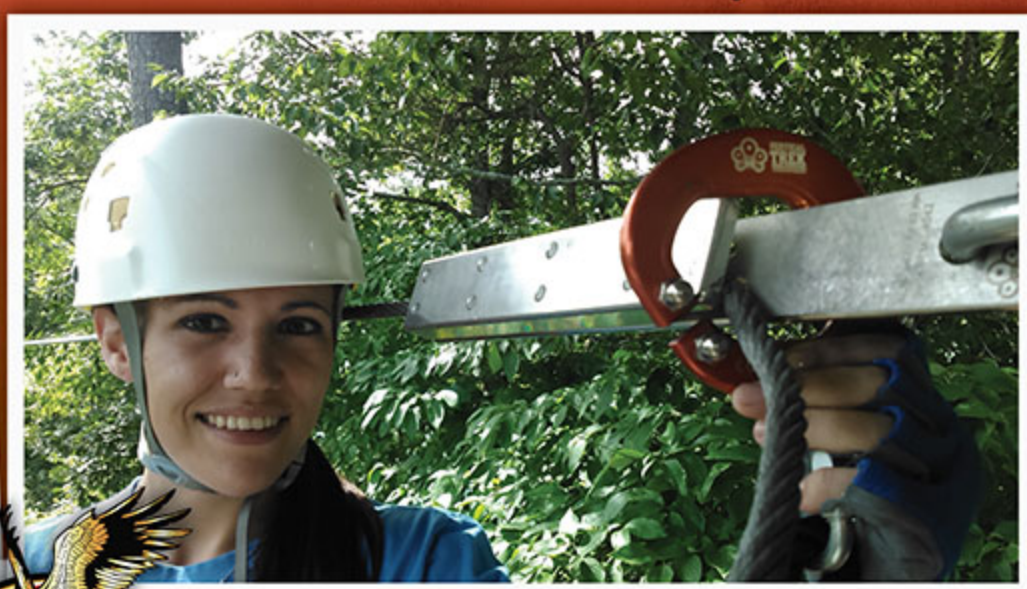

Vertical Trek Innovations & American Adventure Park Systems

WE MAKE FUN SAFER!

American Adventure Park Systems is proud to be the North American distributor of the BEST continuous belay system in the world; The Vertical Trek Innovations Quick Trekker Continuous Belay System.

Retrofitting existing courses is quick and easy. We simply come in and upgrade the exiting course; this can even be done during normal operations! There is no course too big or too small! The Quick Trekker belay system will work with any course.

Our continuous belay system is a must if safety is truly your number one priority.

The Quick Trekker is easy to use, cost effective, quick construction, and will give you the peace of mind knowing that your course is safer.

A closed continuous belay system means that it is impossible for a participant to become detached from the belay while connected.

Strength

The Vertical Trek Innovations Quick Trekker Continuous Belay System has connectors rated up to 9-tons,